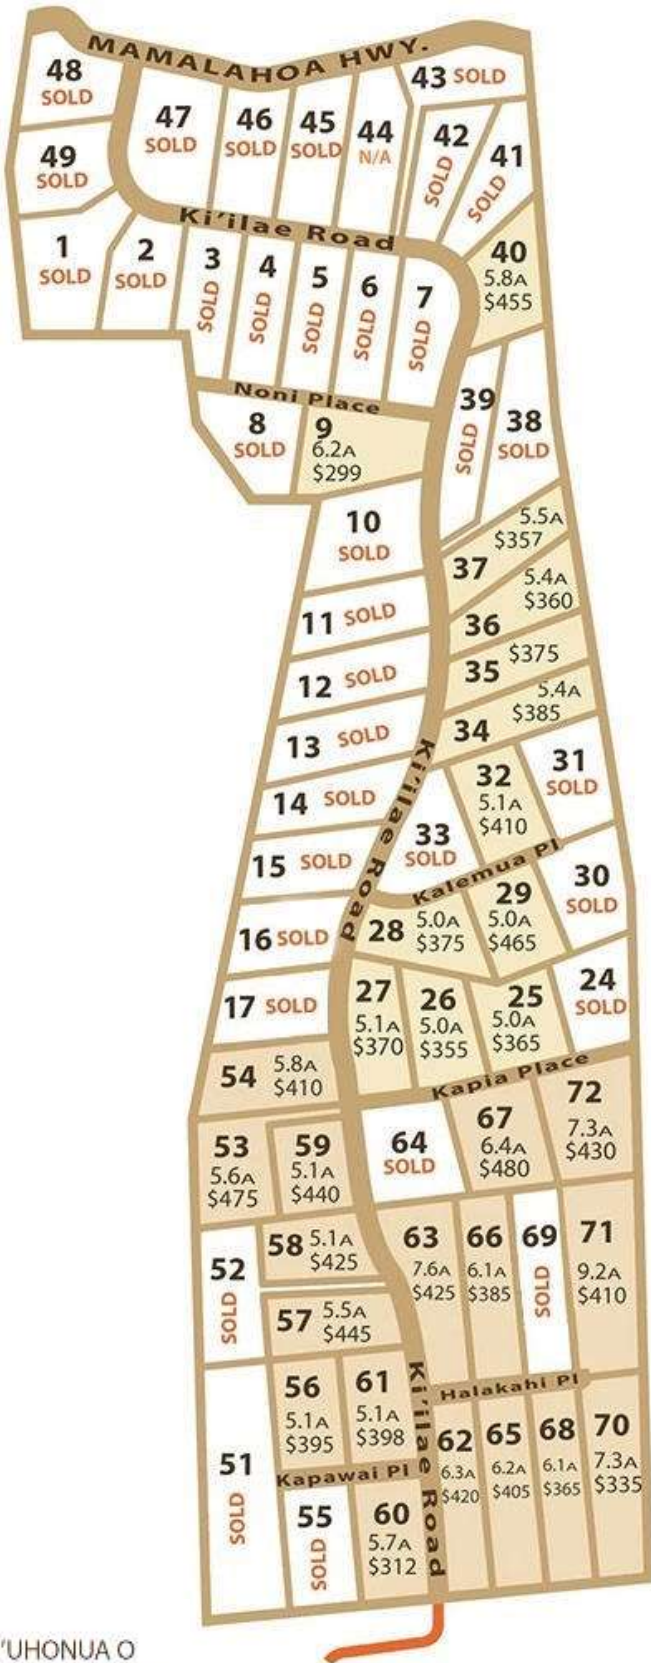

# Kiilae Farms

-  FEE-SIMPLE
-  GATED COMMUNITY
-  AGRICULTURAL LOTS
-  COUNTY WATER
-  UNDERGROUND UTILITIES

PU'UHONUA O HONAUNAU NATIONAL HISTORIC PARK